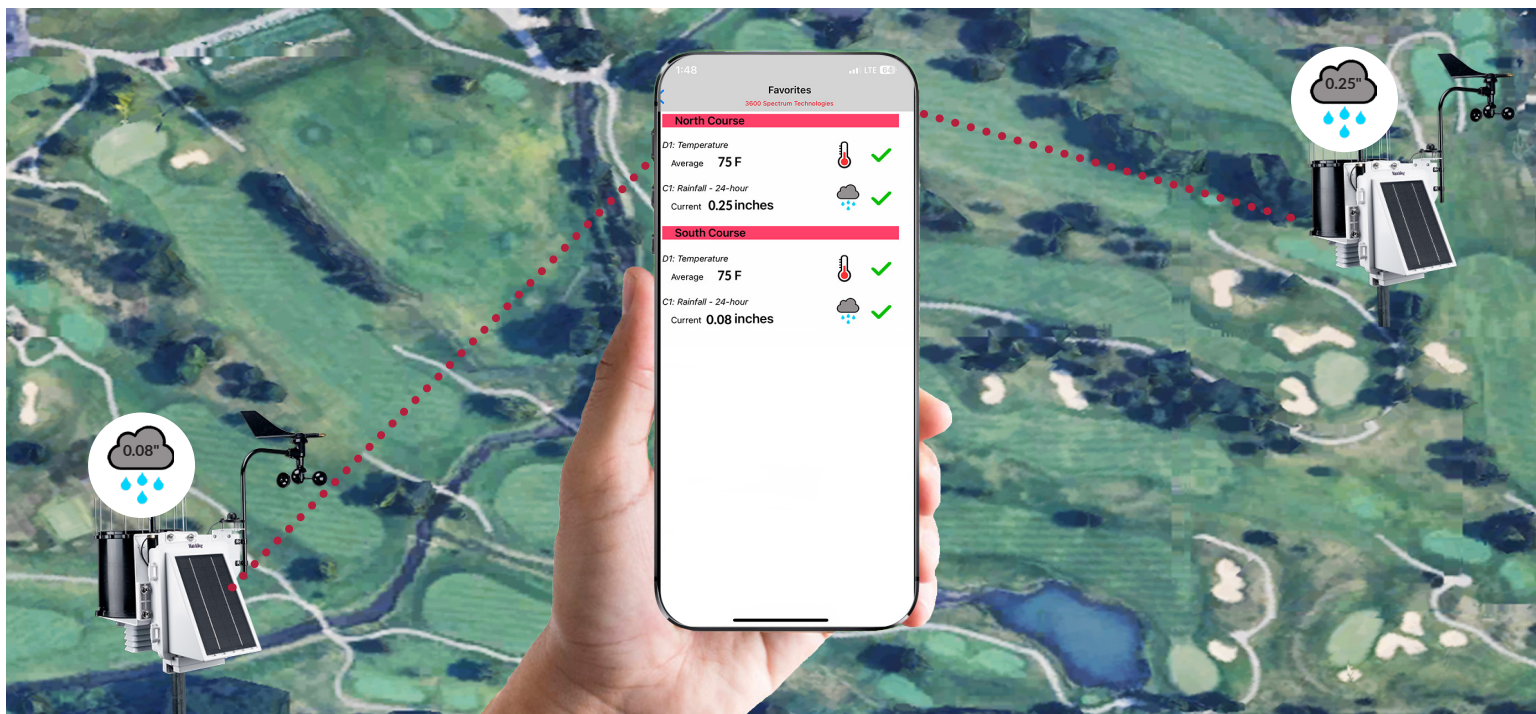

PLAN YOUR DAY, SAVE TIME AND KEEP YOUR COURSE IN TOP PLAYING CONDITION!

Start with FieldScout TDR Soil Moisture Meters to quickly and accurately measure soil moisture (VWC%)

The TDR350 has an ergonomic design for quick, accurate spot measurements wherever you want to check volumetric water content (VWC) on your course. Measure VWC, salts (EC) and surface temperature.

The backlit display is easy to read on early mornings or bright, sunny days. The device is Bluetooth and GPS integrated, sending data to the FieldScout app instantaneously and allows for course mapping as desired.

Track and trend data from day to day, month to month and season to season to optimize turf health and conditioning.

SAVE TIME AND PLAN YOUR DAY!

Through the WatchDog® app on our smartphones, we have information at our fingertips that has been a great help in our scheduling. We know what our conditions are and what to expect each day. Before leaving for the club each morning, I check the weather through the app. The app gives me information like rainfall, temperature and wind speed and lets us know what the day will bring. This information, along with a reasonably accurate weather forecast, arms us with the knowledge of how the day will shape up before it even begins.

Bill Schmit, Superintendent, Sawgrass Country Club, Sawgrass, FL

Add WatchDog Weather Stations strategically through your course to bring multiple data points directly to you.

The 3000 Series Wireless Weather Station Models are designed to give you the measurements you need to help make planning your irrigation activities for the day even easier. Check your course conditions before your feet hit the floor and know what the day will bring!