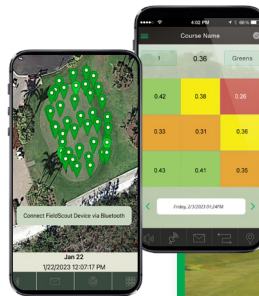

TRUFIRM SURFACE FIRMNESS METER