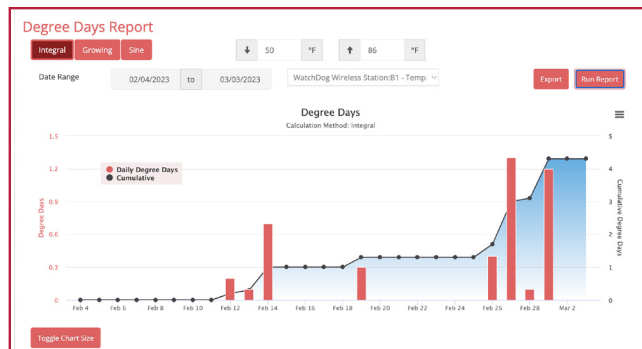

INFORMATION AT YOUR FINGERTIPS

- Map view allows you to see all station locations and **Current Conditions**
- Run **Standard Reports** to provide you with the data you need to make informed decisions
- Choose from a variety of **Custom Report Templates**
- Create your own **Custom Template** for full data analysis that can be downloaded
- Choose optional plant disease and insect models
- Receive customized alerts via text or email with the purchase of the **Alerts Function**
- SpecConnect is compatible with:
  - WatchDog 3000 Series Weather Station
  - WatchDog Retriever & Pups