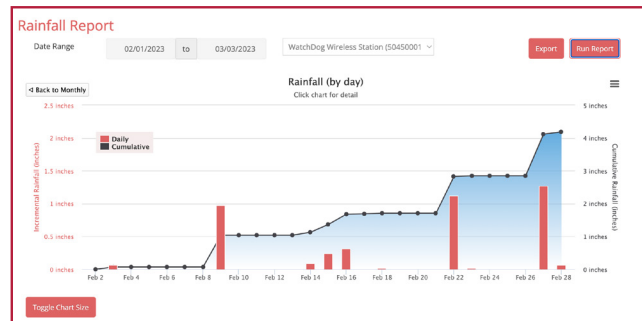

INFORMATION AT YOUR FINGERTIPS

- Map view allows you to see all station locations and **Current Conditions**
- Run **Standard Reports** to provide you with the data you need to make informed decisions
- Choose from a variety of **Custom Report Templates**
- Create your own **Custom Template** for full data analysis that can be downloaded
- Choose optional plant disease and insect models
- Receive customized alerts via text or email with the purchase of the **Alerts Function**
- SpecConnect is compatible with:
  - WatchDog 3000 Series Weather Station
  - WatchDog Retriever & Pups