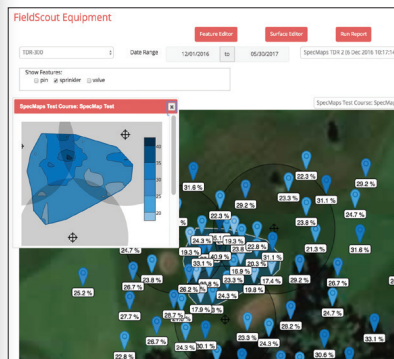

SMART IRRIGATION:
Maximize Irrigation Audits with TDR