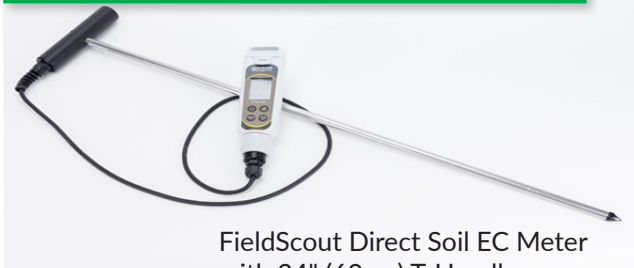

FieldScout Direct Soil EC Meter with 24" (60cm) T-Handle

PRODUCTS & PRICING

DIRECT SOIL EC METER WITH 8" PROBE OPTION

2266FS	FieldScout Direct Soil EC Meter with 8" Probe <i>(Includes carrying case and 2.76 Standard)</i>	$ 549.00
2266PROBE	FieldScout EC 8" Replacement Probe	$ 339.00
2251	Conductivity Standard, 1.41mS/cm, 250mL	$ 29.00

DIRECT SOIL EC METER WITH 24" PROBE OPTION

2266FSTP	FieldScout Direct Soil EC Meter with 24" T-Handle Probe and Replaceable Tip <i>(Includes carrying case and 2.76 Standard)</i>	$ 990.00
2266FST24P	FieldScout T-Handle EC 24" Probe with Replaceable Tip	$ 595.00
2266	Replaceable Tip for T-Handle EC Probe	$ 129.00
2251	Conductivity Standard, 1.41mS/cm, 250mL	$ 29.00