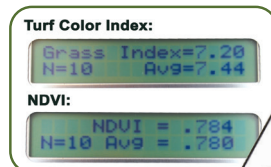

TCM 500 NDVI Turf Color Meter

- Measures reflected light from approximately a 3" (7.6 cm) diameter section of turfgrass
- Uses an internal light source to negate the effect of sunny vs. cloudy conditions
- Measures reflectance in the red (660 nm) and near infrared (850 nm) spectral bands
- Displays result as NDVI, percent reflectance, or as a user-adjustable grass index from 1 to 9
- Connects to any GPS receiver that has a serial output option*
- Internal data logger and RS-232 port; records 3,250 measurements (1,350 with added GPS/DGPS)
- Configure and download meter with FieldScout software (free download from specmeters.com)**
- Includes hard carrying case, batteries, and TCM 500 T-Handle (Item 2975H)

* GPS interface requires two cables. The GPS/DGPS cable (Item 2950CV5) is available from Spectrum. A PC serial interface cablesupplied by the manufacturer of the GPS receiver is also required.

** PC cable connects to a computer USB port. See our website for other cable connection options. Georeferenced data can be uploaded to SpecConnect for mapping.