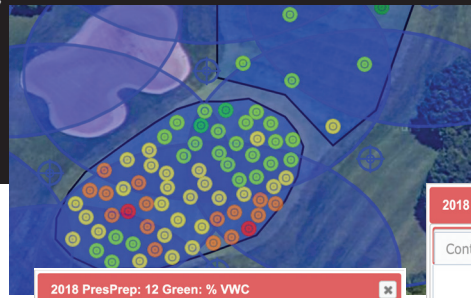

Pro Features

Collect data, evaluate trends, log and analyze multiple data points. Wireless data can be sent via Bluetooth to an IOS or Android device and saved to the Cloud. Pull together soil moisture and EC data from your TDR meter and firmness data from your TruFirm to fine-tune agronomic and cultural practices for specific greens or other surfaces.

FieldScout Pro Mode requires purchase of 1-year SpecConnect FieldScout subscription.

Pro App Capabilities:

- Hands-free data collection
- Google Maps dynamic satellite image shows readings data overlaid on your property on mobile device and web portal
- Freeform Mode plots a point for each reading, and stores its data independently
- Automatic wireless upload to SpecConnect for further analysis from your personal web portal
- SpecConnect provides complete data overview at once, overlaid on a satellite map
- Color Gradient Mapping of data points within custom selected areas or groupings
- Map locations of sprinkler heads, pin locations and more

FieldScout Mobile Compatible Items

- TDR 350 Soil Moisture Meter
- TDR 300 Soil Moisture Meter (with optional Bluetooth device)
- TDR 150 Soil Moisture Meter (with optional GPS/Bluetooth upgrade)
- TruFirm Turf Firmness Meter