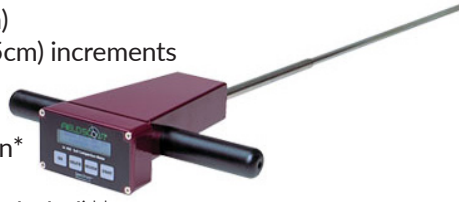

SOIL COMPACTION METERS

FieldScout SC900

Help make decisions regarding areas of the field that require extra care

- Includes 1/2" and 3/4" in cone tip
- Takes compaction readings every inch from 0" to 18" (45cm)
- Exclusive ultrasonic depth sensor captures readings in 1" (2.5cm) increments
- Penetration resistance measured by internal load cell
- Compaction data is displayed in PSI or kPa (1psi = 6.9kPa)
- Connects to any GPS receiver that has a serial output option*
- Equipped with internal data logger and RS-232 port
- Configure and download meter with FieldScout software (included)**
- Upload your data to SpecConnect for maps of compaction by depth, or depth to hard pan layer
- Includes USB cable, carrying case and depth target

*GPS interface requires two cables: GPS/DGPS cable (item 2950CV5), available from Spectrum and the PC serial interface cable supplied by the manufacturer of the GPS receiver

**PC cable connects to a computer USB port, see our website for other cable connection options

PRODUCT SPECIFICATIONS

Measurement Units	Cone Index (PSI or kPa)
Resolution	1" (2.5cm), 5PSI (35kPa)
Accuracy	±0.5" (1.25cm) Depth, ±15PSI (103kPa) Pressure
Range	0 to 18" (0 to 45 m), 0 to 1,000PSI (0 to 7,000kPa)
Battery/Life	4 AAA alkaline batteries; approximately 12-month life
Data Logger Capacity	772 profiles without GPS, 579 profiles with GPS