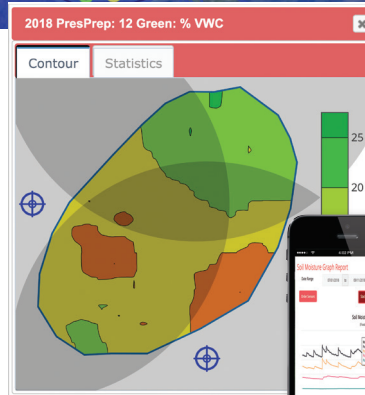

Pro Features

Collect data, evaluate trends, log and analyze multiple data points. Wireless data can be sent via Bluetooth to an IOS or Android device and saved to the Cloud. Pull together soil moisture and EC data from your TDR meter and firmness data from your TruFirm to fine-tune agronomic and cultural practices for specific greens or other surfaces.

FieldScout Pro Mode requires purchase of 1-year SpecConnect FieldScout subscription.

Pro App Capabilities:

- Hands-free data collection
- Google Maps dynamic satellite image shows readings data overlaid on your property on mobile device and web portal
- Freeform Mode plots a point for each reading, and stores its data independently
- Automatic wireless upload to SpecConnect for further analysis from your personal web portal
- SpecConnect provides complete data overview at once, overlaid on a satellite map
- Color Gradient Mapping of data points within custom selected areas or groupings
- Map locations of sprinkler heads, pin locations and more

FieldScout Mobile Compatible Items

- TDR 350 Soil Moisture Meter
- TDR 300 Soil Moisture Meter (with optional Bluetooth device)
- TDR 150 Soil Moisture Meter (with optional GPS/Bluetooth upgrade)
- TruFirm Turf Firmness Meter